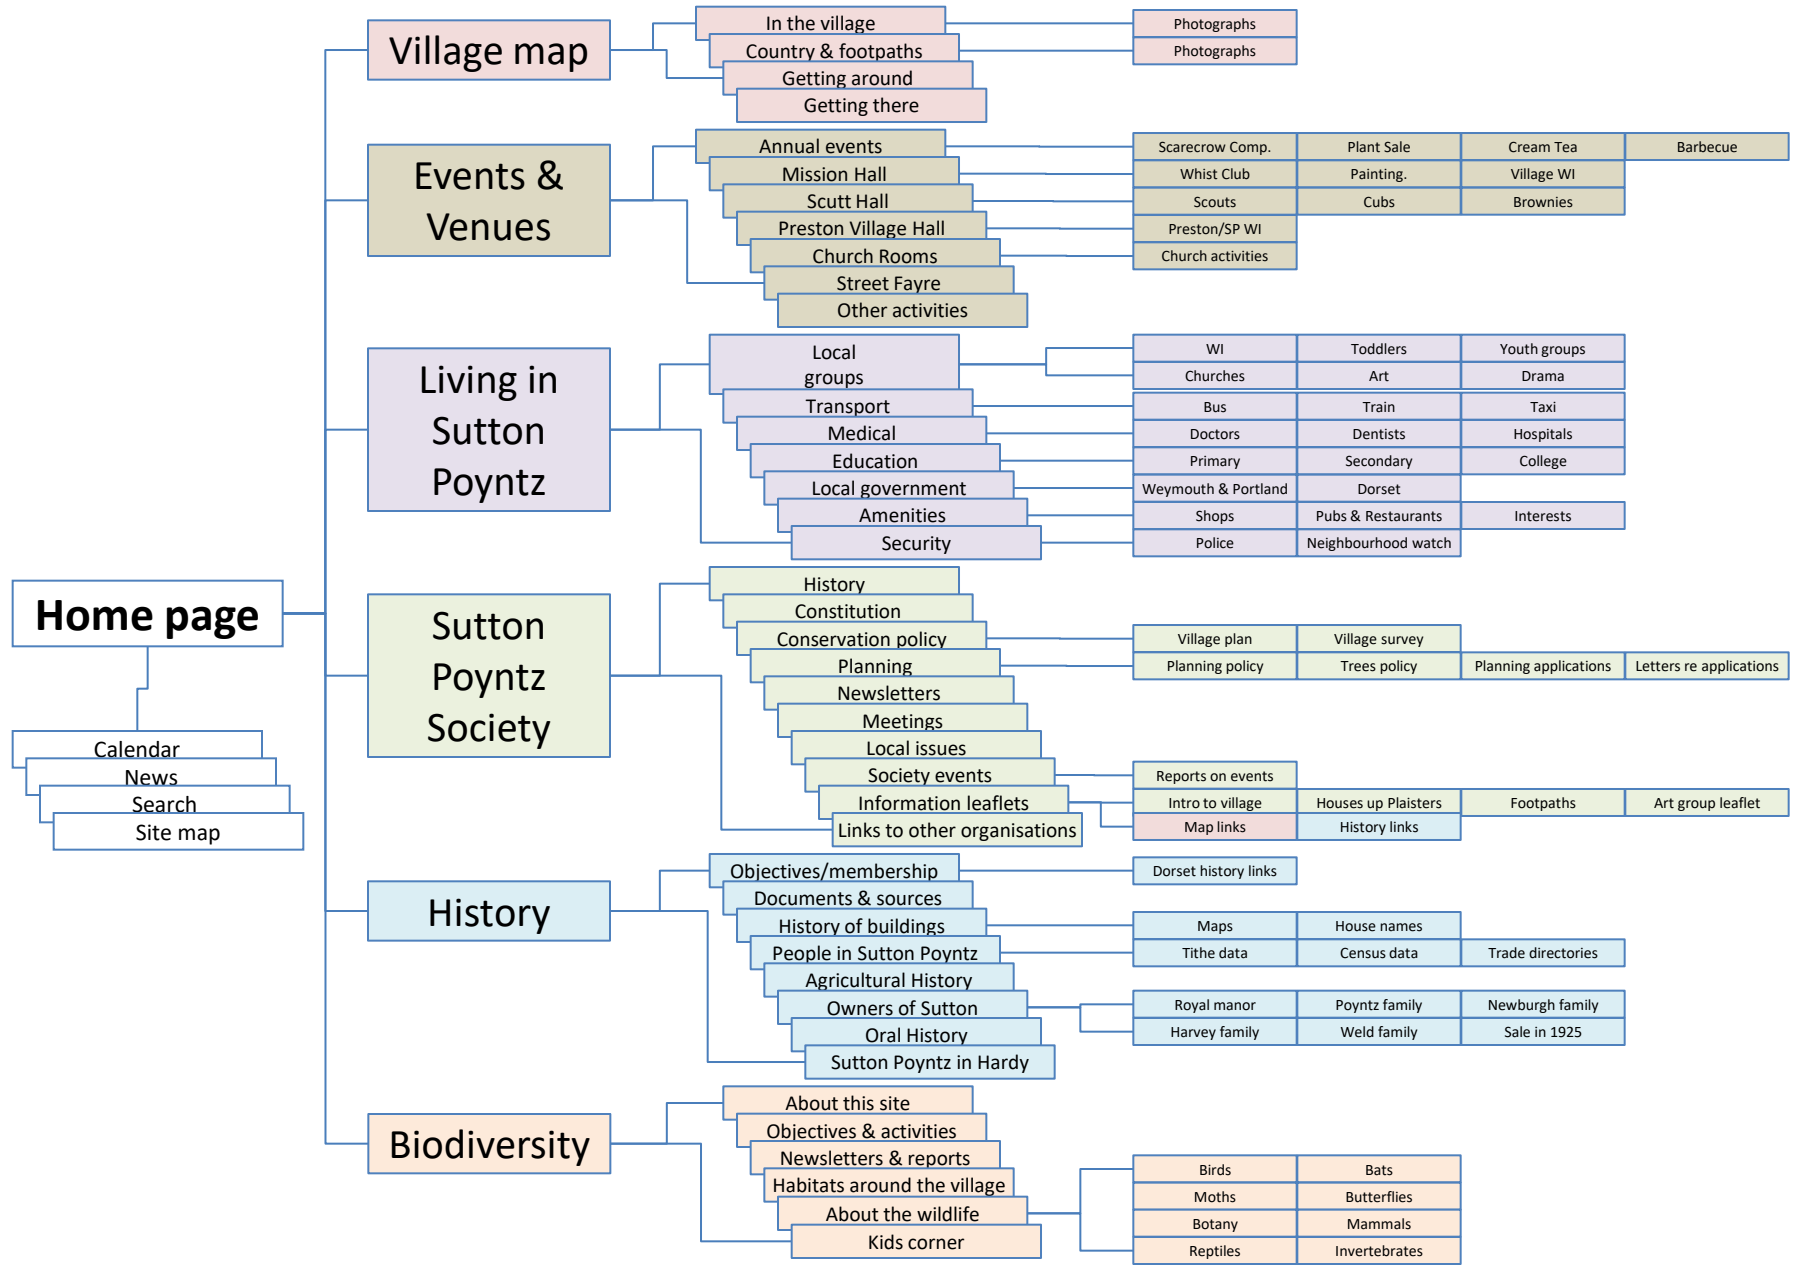

# Sutton Poyntz website – structure - OVERVIEW

# Sutton Poyntz website – structure – VILLAGE MAP

Planning policy

Trees policy

Planning applications

Letters re applications

Newsletters

Meetings

Local issues

Events