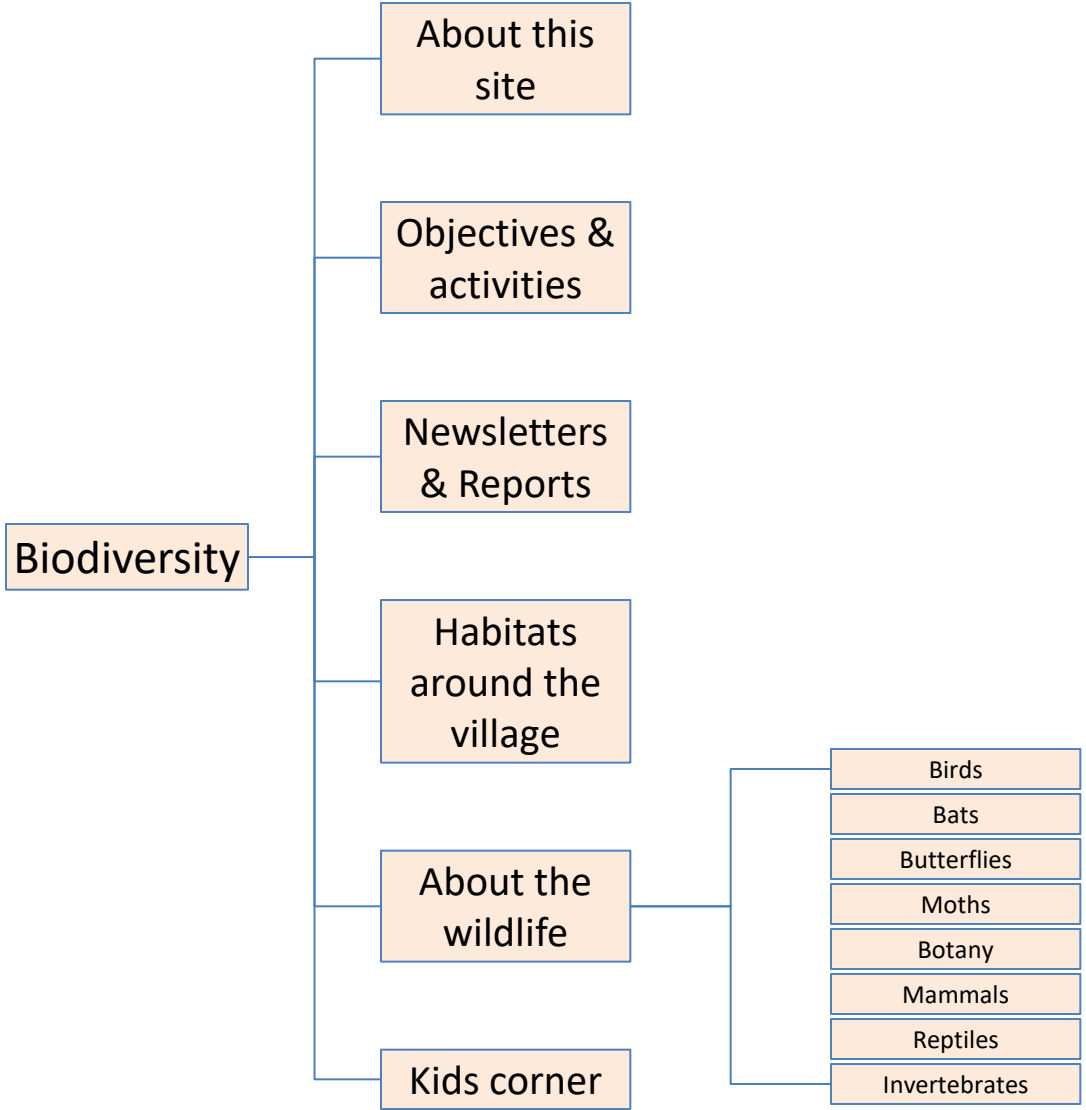

Planning policy

Trees policy

Planning applications

Letters re applications

Newsletters

Meetings

Local issues

Events

Footpaths

Art group leaflet

Links

CPRE

AONB

Ridgeway Project

Waterworks Museum

# Sutton Poyntz website – structure – HISTORY

# Sutton Poyntz website – structure – BIODIVERSITY