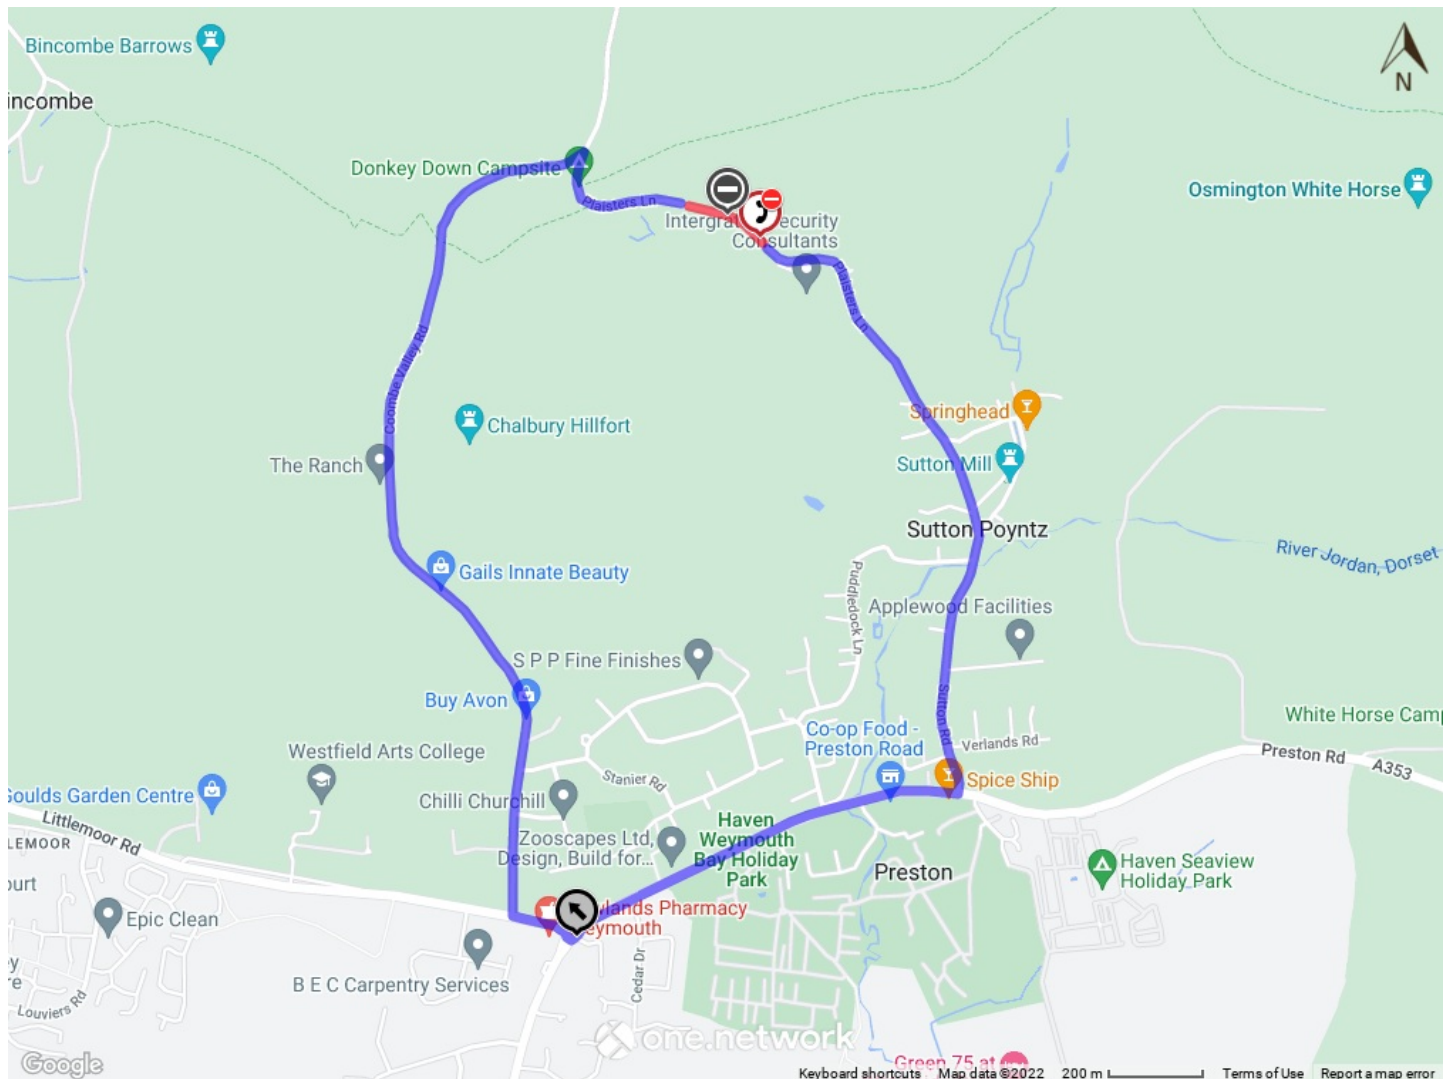

PROPOSED TEMPORARY CLOSURE OF PLAISTERS LANE, SUTTON POYNTZ

I have received an application from Openreach to close PLAISTERS LANE, SUTTON POYNTZ between Dell Cottage and South Ridge, a distance of approximately 200 metres. The closure has been requested to allow Openreach access to overhead network to carry out pole testing. These works are programmed to commence from 09:30, 9 December 2022 until 15:30, 9 December 2022.

Openreach will publicise the road closure in a number of ways: they will place information boards on the road in this area to inform the travelling public of the works; they will carry out a letter drop to local residents directly affected by the works; and they will sign a vehicular diversion route using the local road network. The following map shows the extent of the closure and the diversion route.

This document is for information only, however if you have any concerns about this proposal, please contact Samantha Paulley, (trafficteam@dorsetcouncil.gov.uk) by 28 November 2022.

View all roadworks in your area - dorsetcouncil.gov.uk/roadworks-events